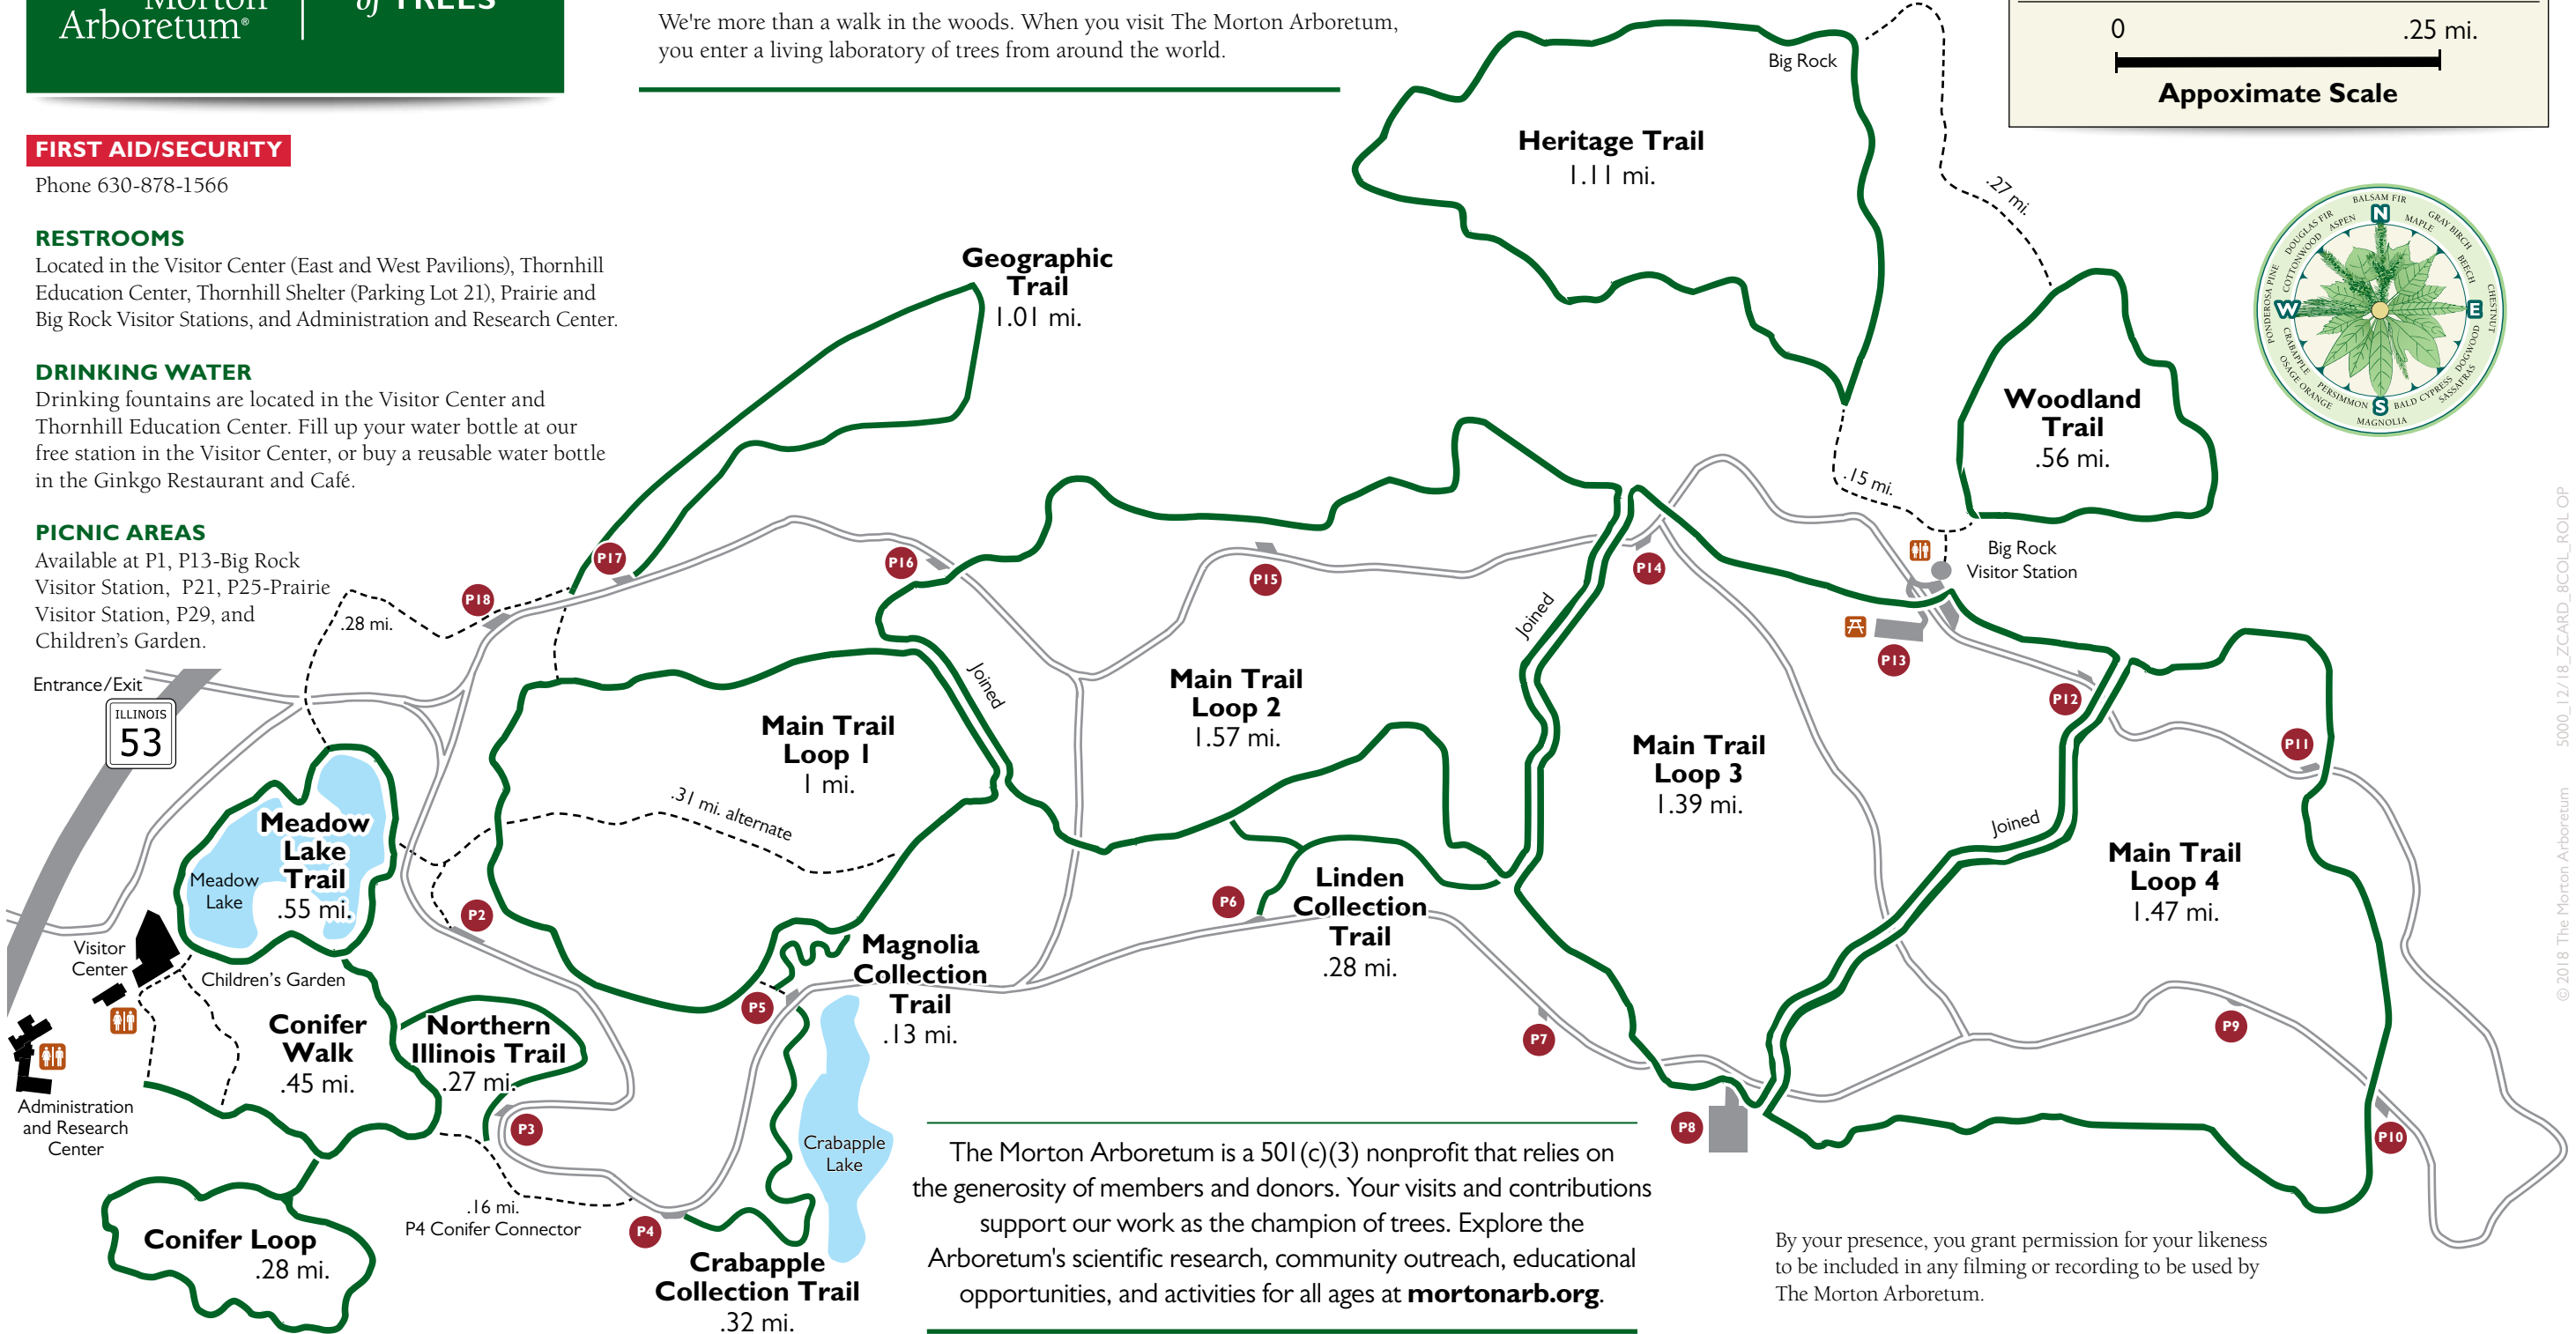

PICNIC AREAS

Available at P1, P13-Big Rock Visitor Station, P21, P25-Prairie Visitor Station, P29, and Children's Garden.

Chipped/Paved Trails	Parking Lots
Mowed/Connecting Paths	Restrooms
Roads	Picnic Area

0 .25 mi.
Approximate Scale