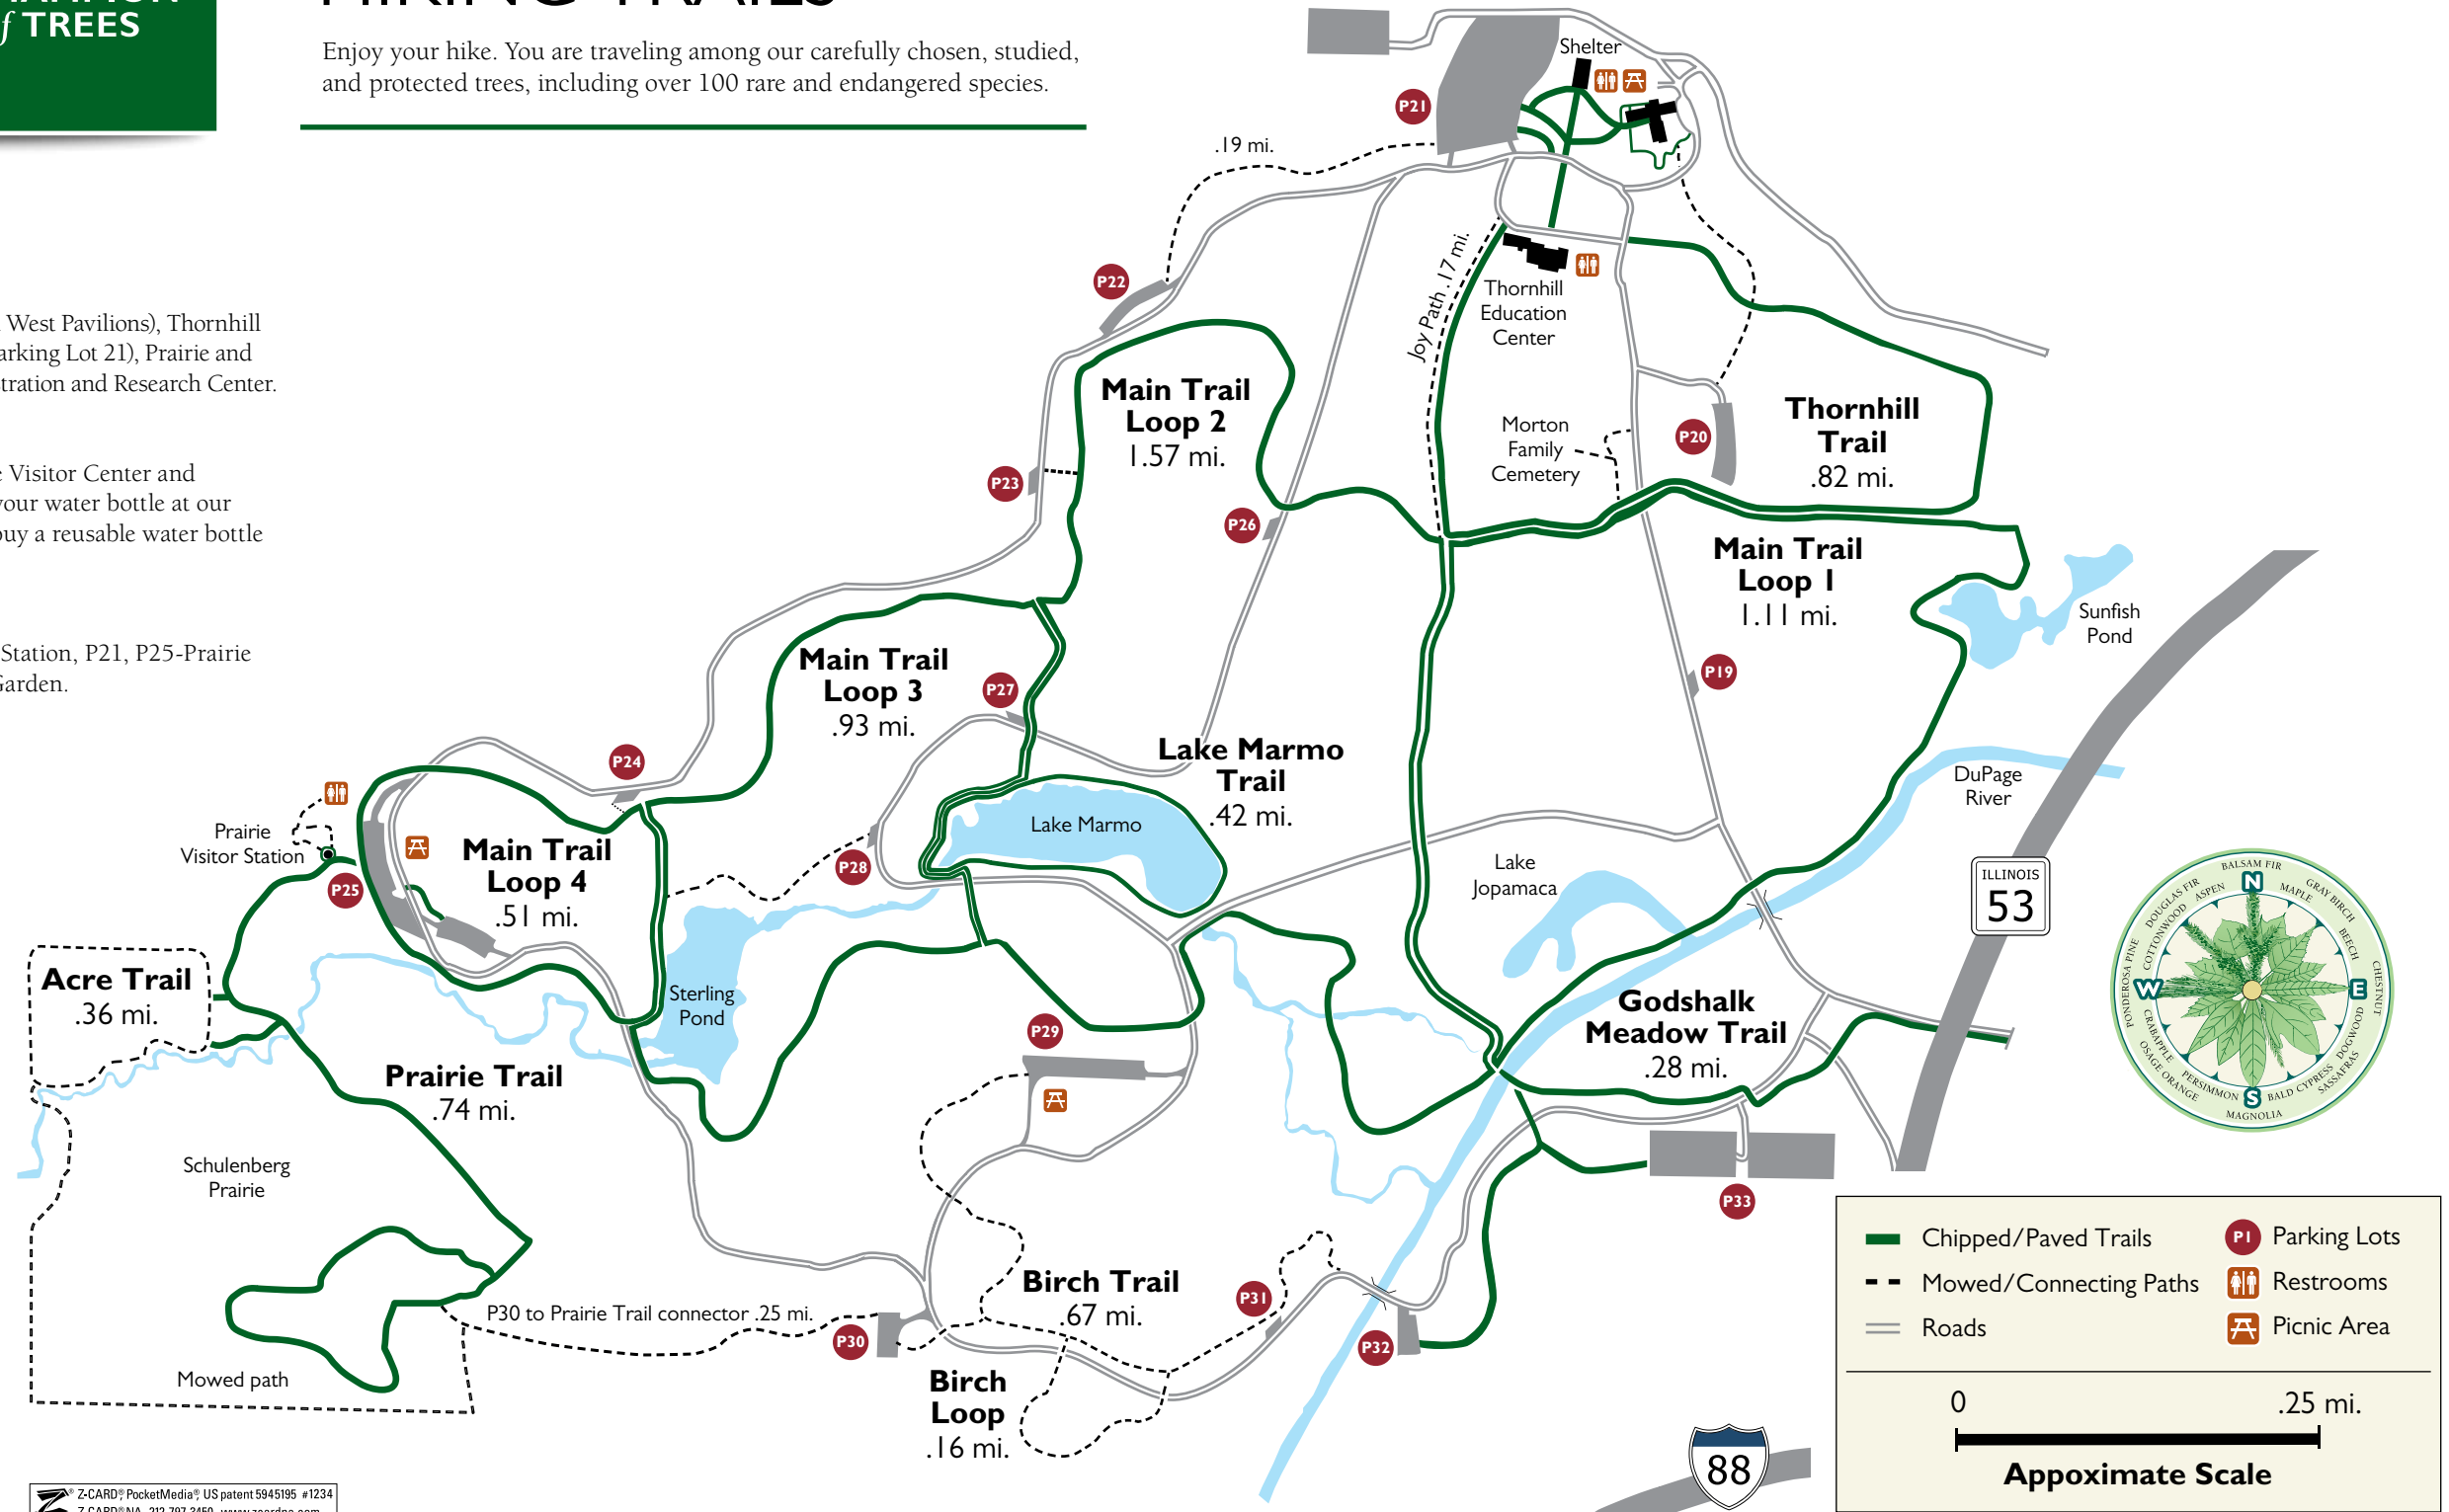

THE CHAMPION of TREES

WEST SIDE HIKING TRAILS

Enjoy your hike. You are traveling among our carefully chosen, studied, and protected trees, including over 100 rare and endangered species.

FIRST AID/SECURITY

Phone 630-878-1566

RESTROOMS

Located in the Visitor Center (East and West Pavilions), Thornhill Education Center, Thornhill Shelter (Parking Lot 21), Prairie and Big Rock Visitor Stations, and Administration and Research Center.

DRINKING WATER

Drinking fountains are located in the Visitor Center and Thornhill Education Center. Fill up your water bottle at our free station in the Visitor Center, or buy a reusable water bottle in the Ginkgo Restaurant and Café.

PICNIC AREAS

Available at P1, P13-Big Rock Visitor Station, P21, P25-Prairie Visitor Station, P29, and Children's Garden.

Z-CARD® PocketMedia® US patent 5945195 #1234
Z-CARD® NA, 212-797-3450 www.zcardna.com