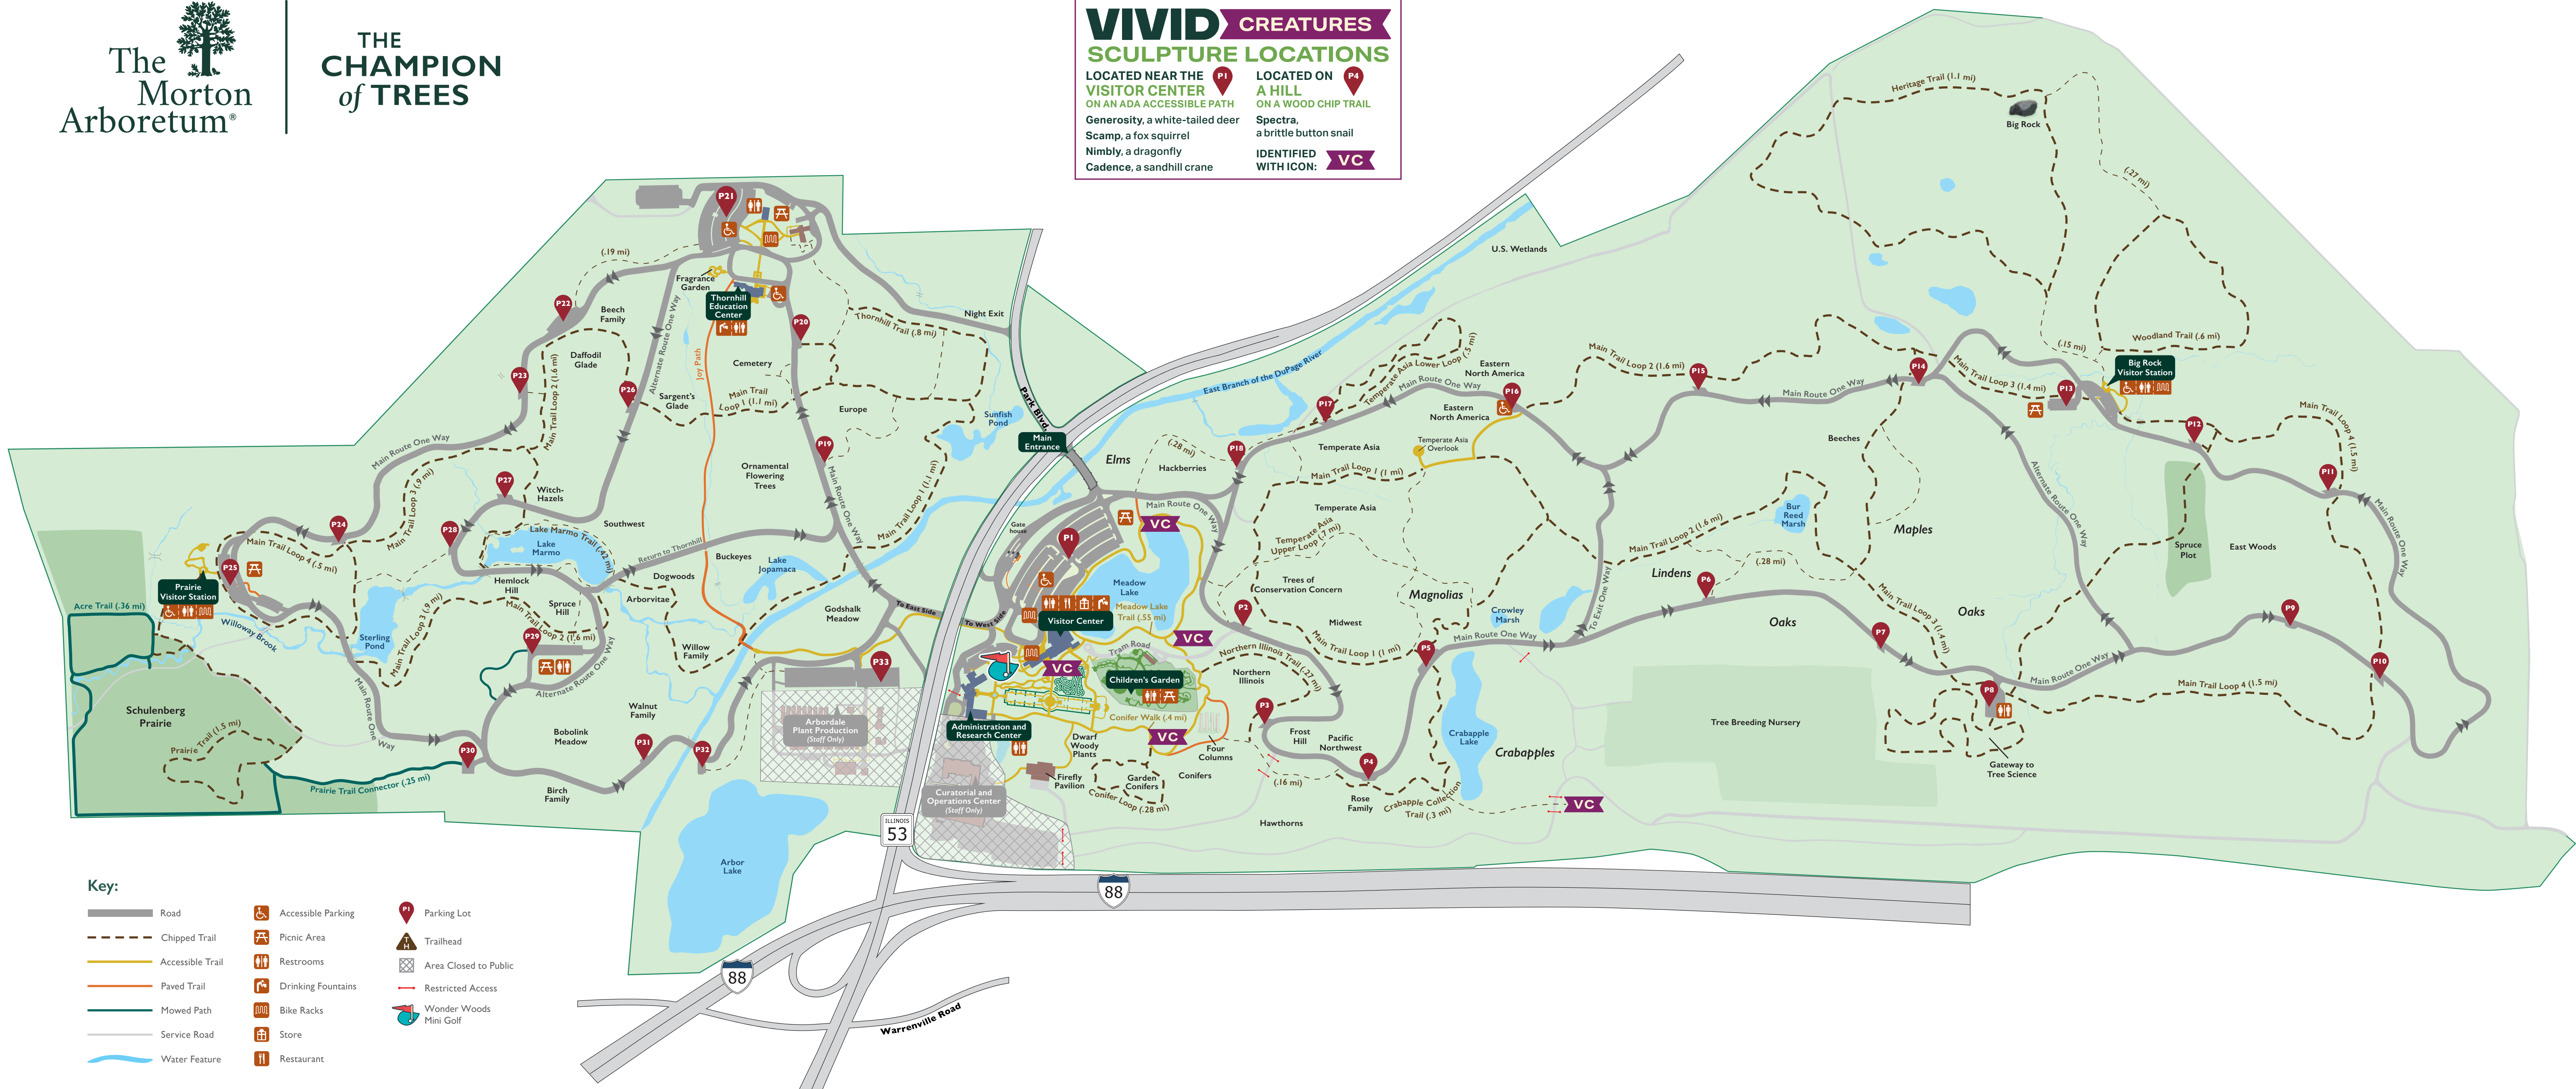

### VIVID CREATURES SCULPTURE LOCATIONS

LOCATED NEAR THE VISITOR CENTER ON AN ADA ACCESSIBLE PATH **P1** LOCATED ON A HILL ON A WOOD CHIP TRAIL **P4**

Generosity, a white-tailed deer  
Scamp, a fox squirrel  
Nimby, a dragonfly  
Cadence, a sandhill crane

Spectra, a brittle button snail

IDENTIFIED WITH ICON: **VC**

**Key:**
