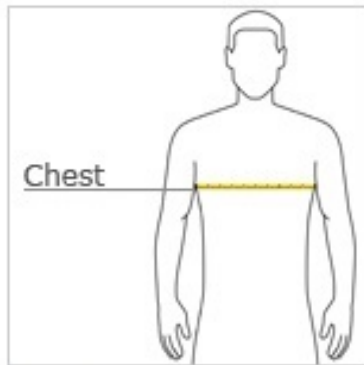

BUST

Measure under the arm and around the fullest part of the bust with arms down, keeping tape horizontal.

SIZE CHART

	XS	S	M	L	XL	XXL	3XL	4XL
Size	2	4/6	8/10	12/14	16/18	20/22	24/26	28/30
Bust	32-34	35-36	37-38	39-41	42-44	45-47	48-51	52-55

CHEST WIDTH

Measure under the arm and around the fullest part of the chest with arms down, keeping tape horizontal.

SIZE CHART

	XS	S	M	L	XL	2XL	3XL	4XL
Chest	32-34	35-37	38-40	41-43	44-46	47-49	50-53	54-57