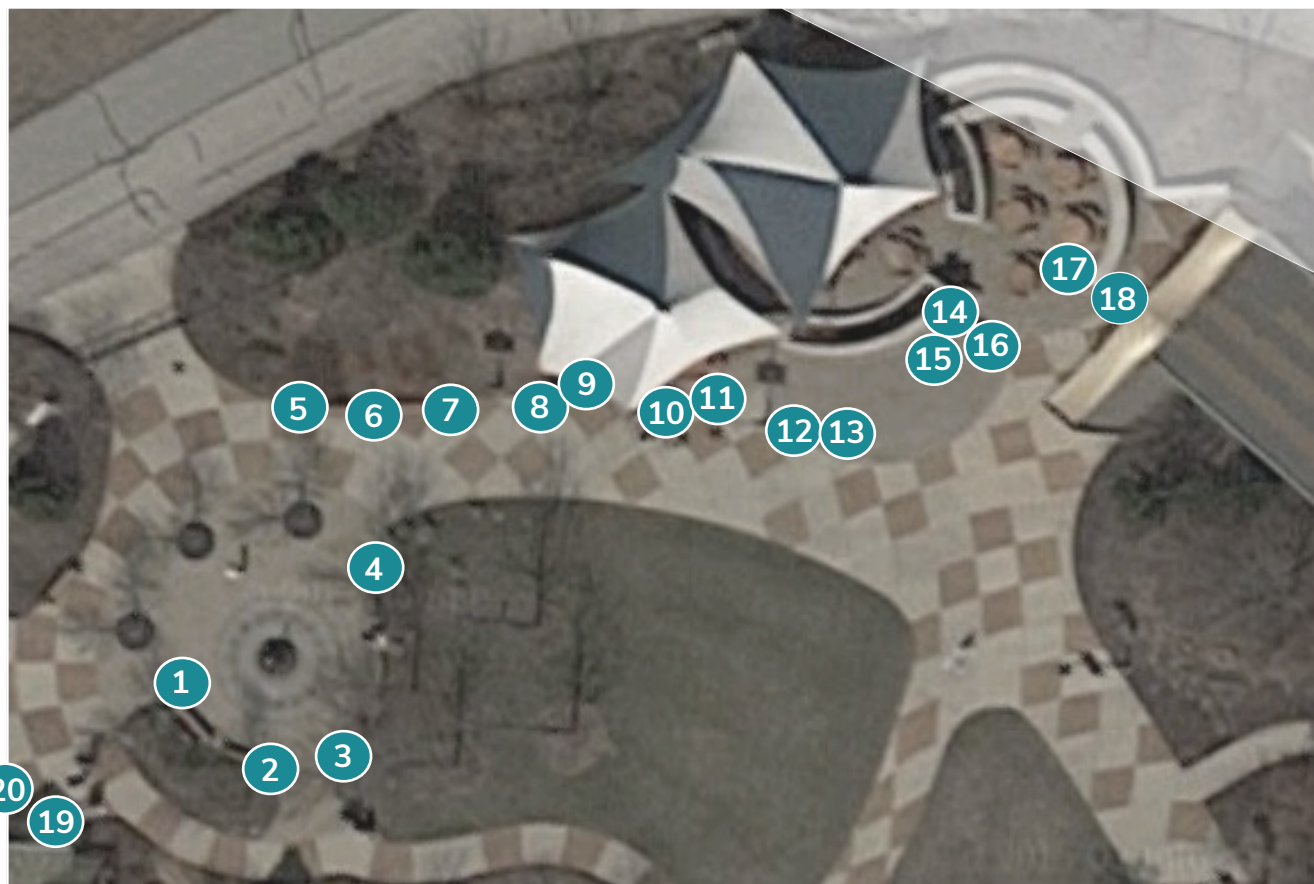

The Morton Arboretum
Seasonal Display Containers and Beds

Fall 2024

Children's Garden Area

- 21
- 22
- 23
- 24
- 25

Children's Garden
Pond Containers