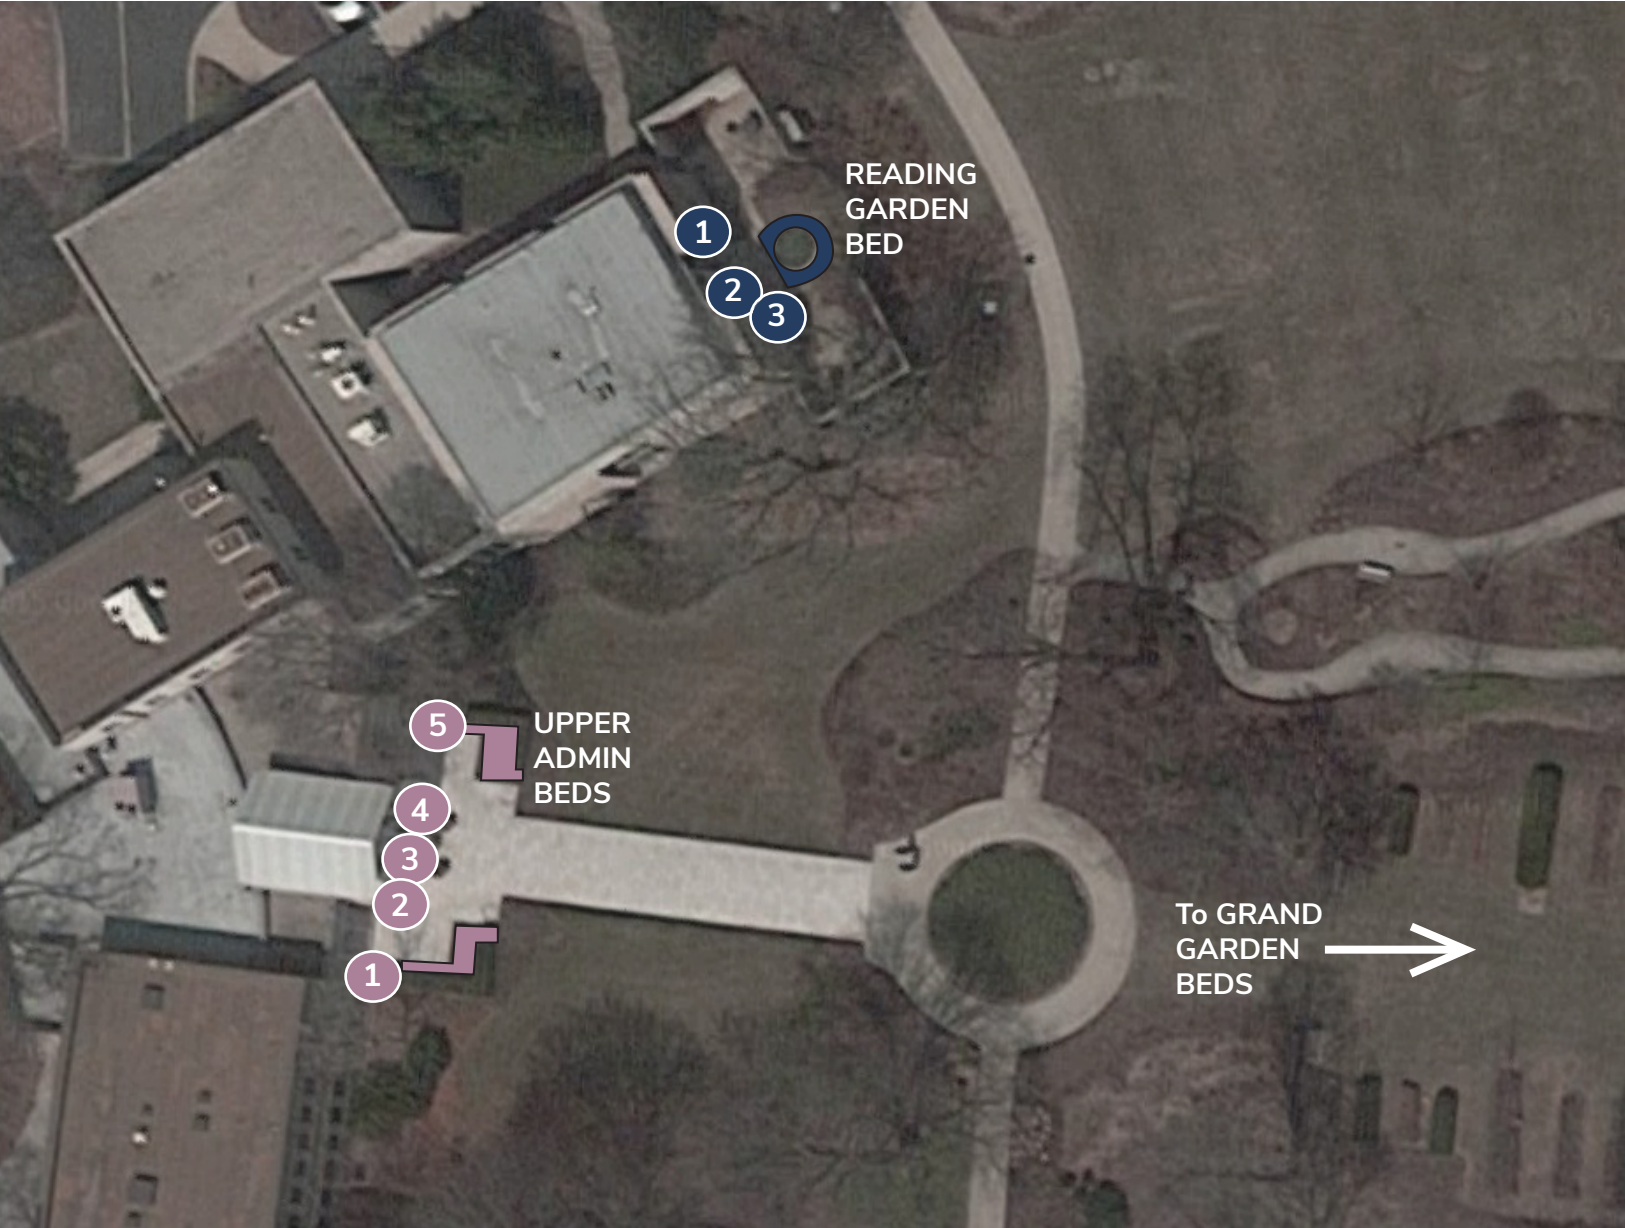

Seasonal Display Containers and Beds

Administration Building / Reading Garden