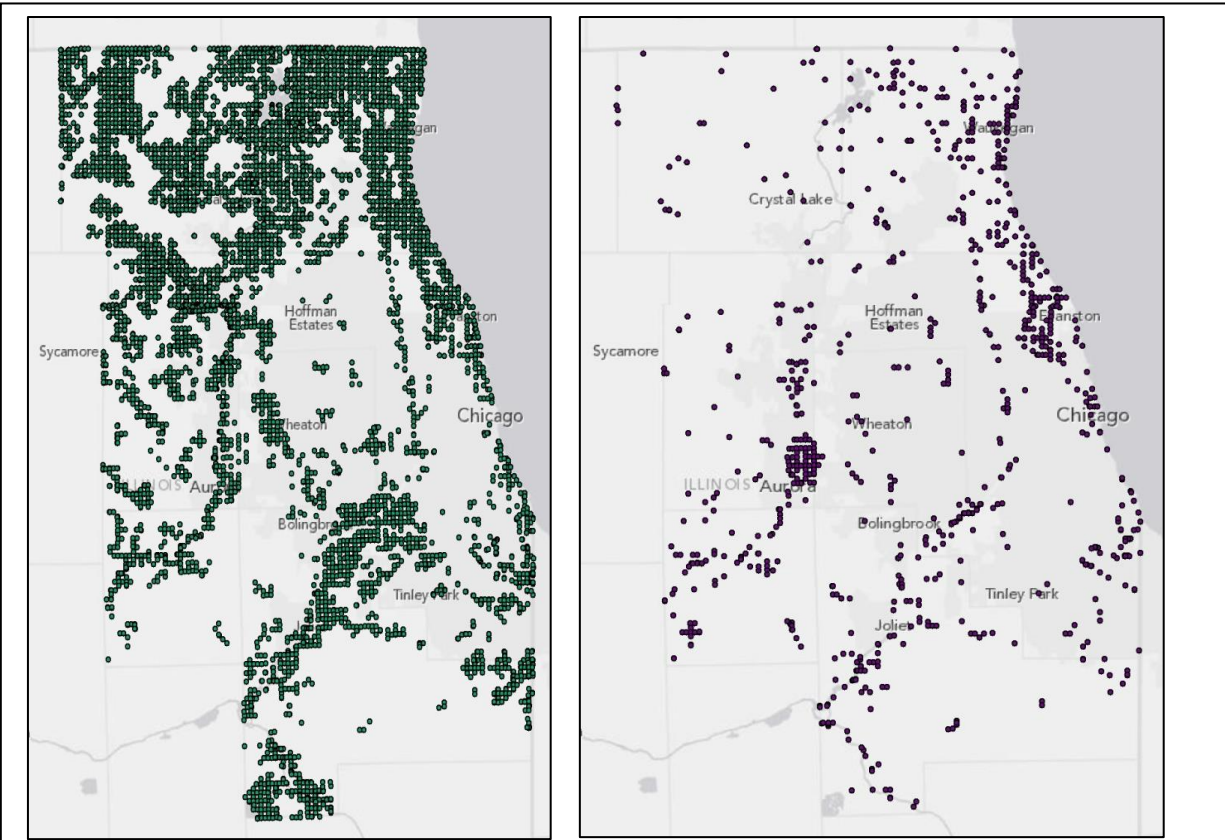

Appendix X: Oak Distribution Maps

Landscape condition at the time of initial Euro-American settlement in the 1830's

Appendix X: Oak Distribution Maps

Distribution of remnant oak ecosystems based on 1939 aerial image analysis in 1939.

Appendix X: Oak Distribution Maps

Distribution of remnant oak ecosystems based on aerial image analysis in 2010.

Appendix X: Oak Distribution Maps

Distribution of oak and non-oak witness trees in the 1830's Public Land Survey