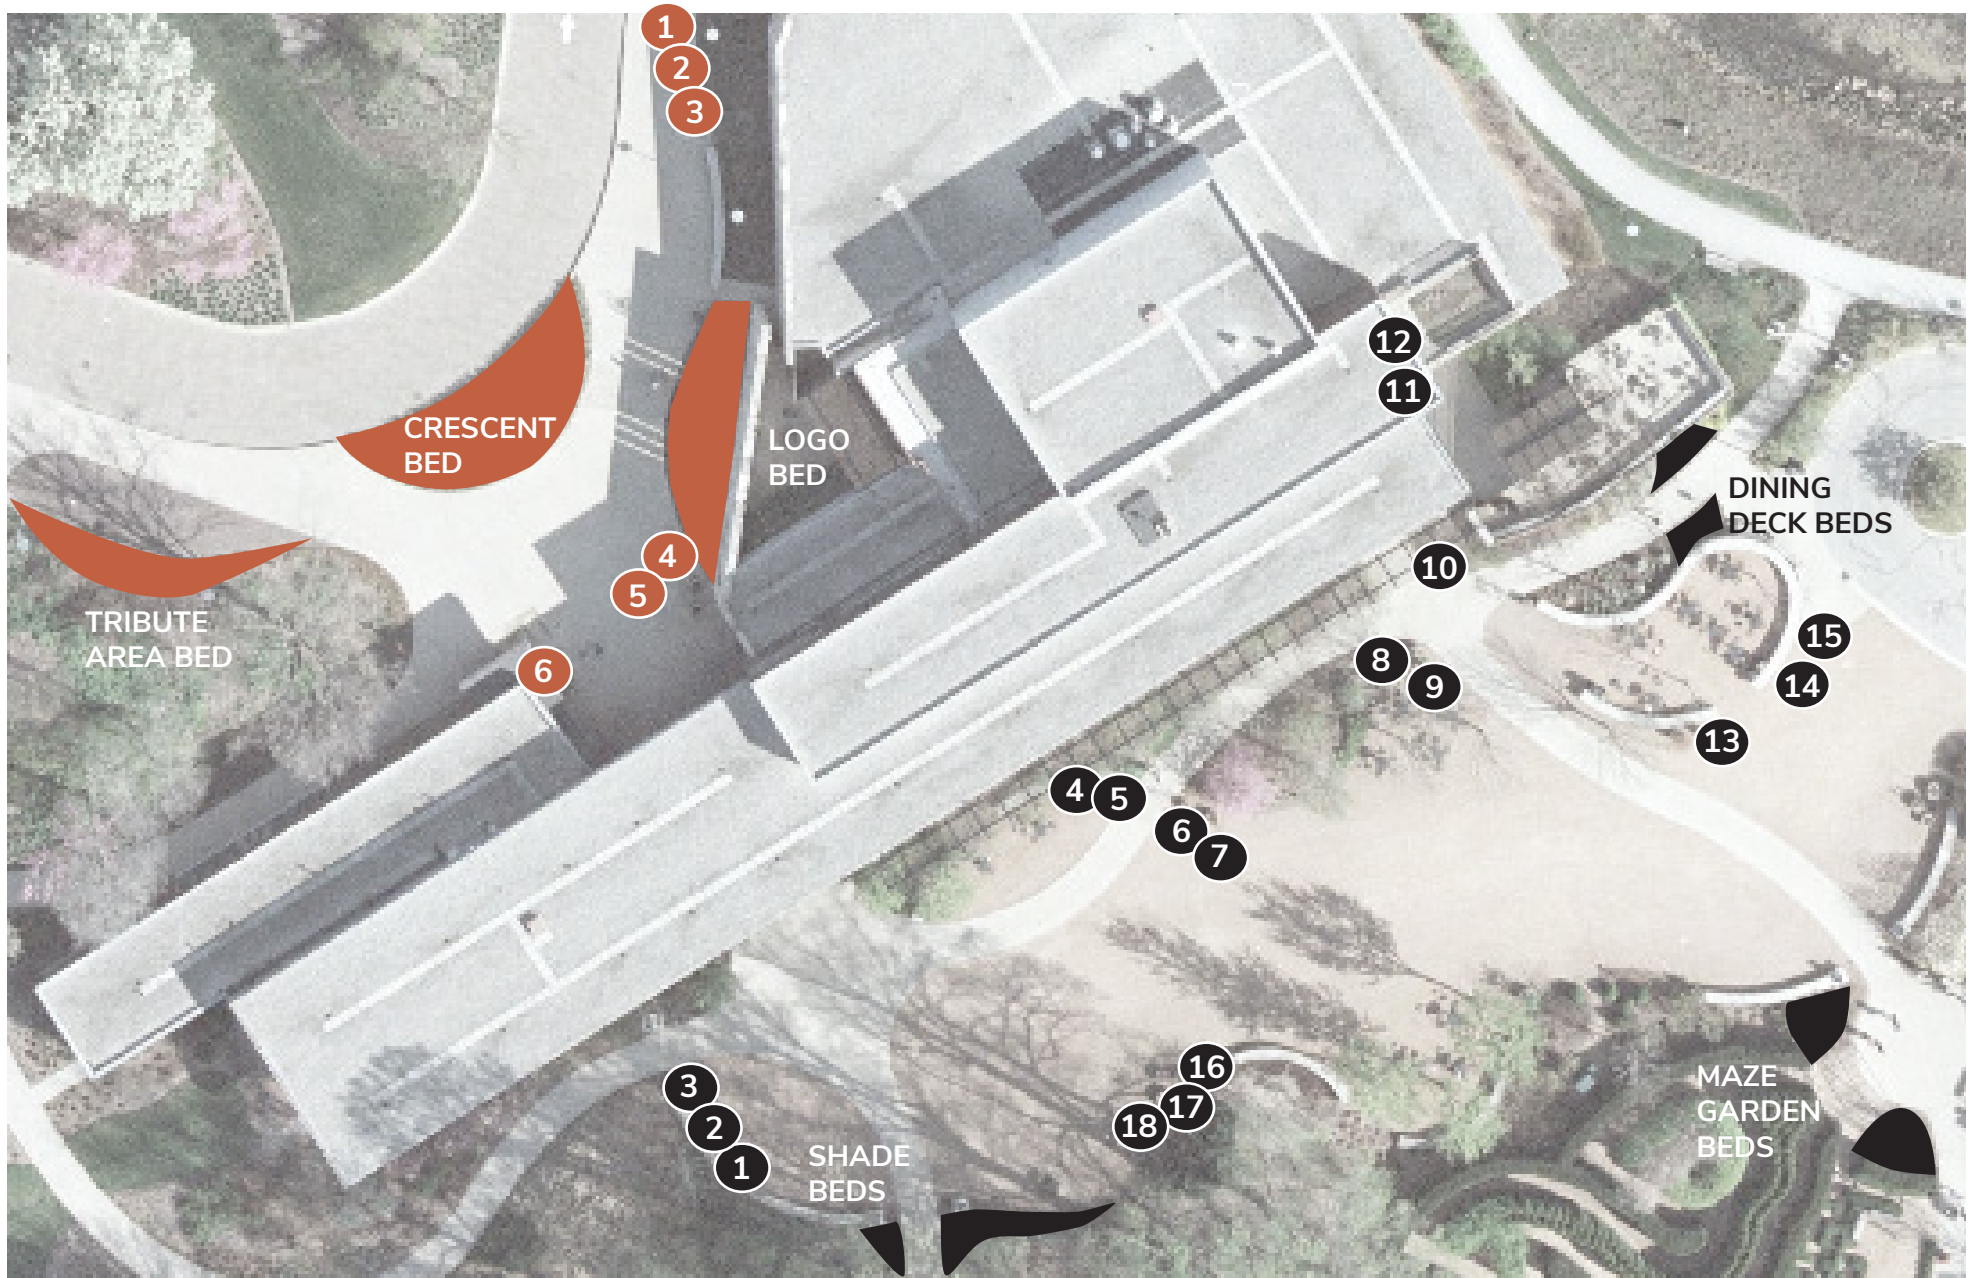

Visitor Center / Arbor Court

Visitor Center / Arbor Court

1 Visitor Center Container 1

Milky Way Chinese Kousa dogwood (*Cornus kousa* var. *chinensis* 'Milky Way')
Frostkiss Vibey Velvet Lenten rose (*Helleborus* 'Frostkiss Vibey Velvet')
Carnival Watermelon coral bells (*Heuchera* 'Carnival Watermelon')
Glacier variegated English ivy (*Hedera helix* 'Glacier')
Sorbet Orchid Rose Beacon pansy (*Viola* 'Sorbet Orchid Rose Beacon')
Nemesia (*Nemesia*)
Mime Pink stock (*Matthiola* 'Mime Pink')
Black Mondo grass (*Ophiopogon planiscapus*)

2 Visitor Center Container 2

Yellow dogwood branches (cut stems; *Cornus sericea*)
Glacier variegated English ivy (*Hedera helix* 'Glacier')
Red Giant mustard (*Brassica* 'Red Giant')

3 Visitor Center Container 3