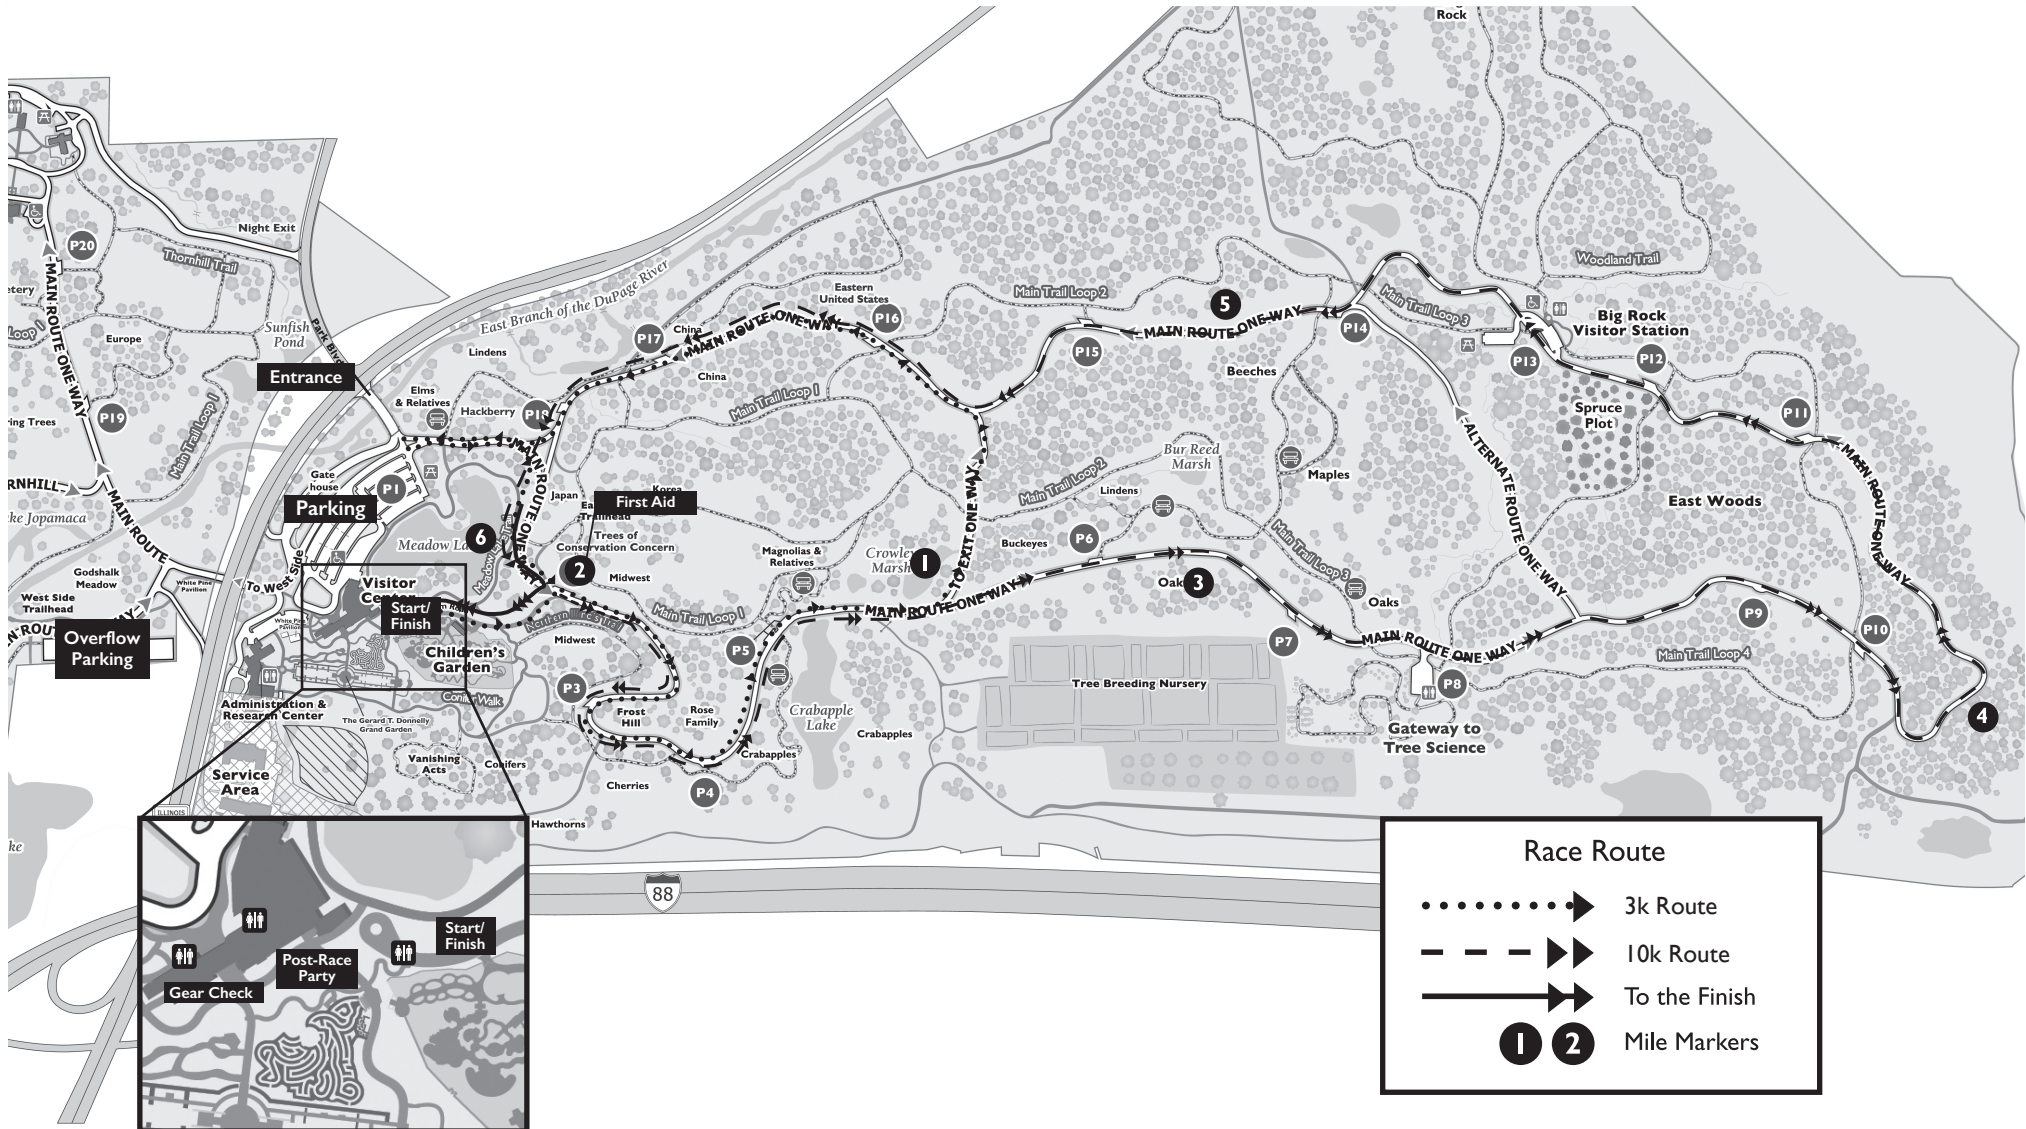

# Firefly Race Series

## COURSE MAP

**Race Route**

- .....▶ 3k Route
- - -▶ 10k Route
- ▶ To the Finish
- ① ② Mile Markers